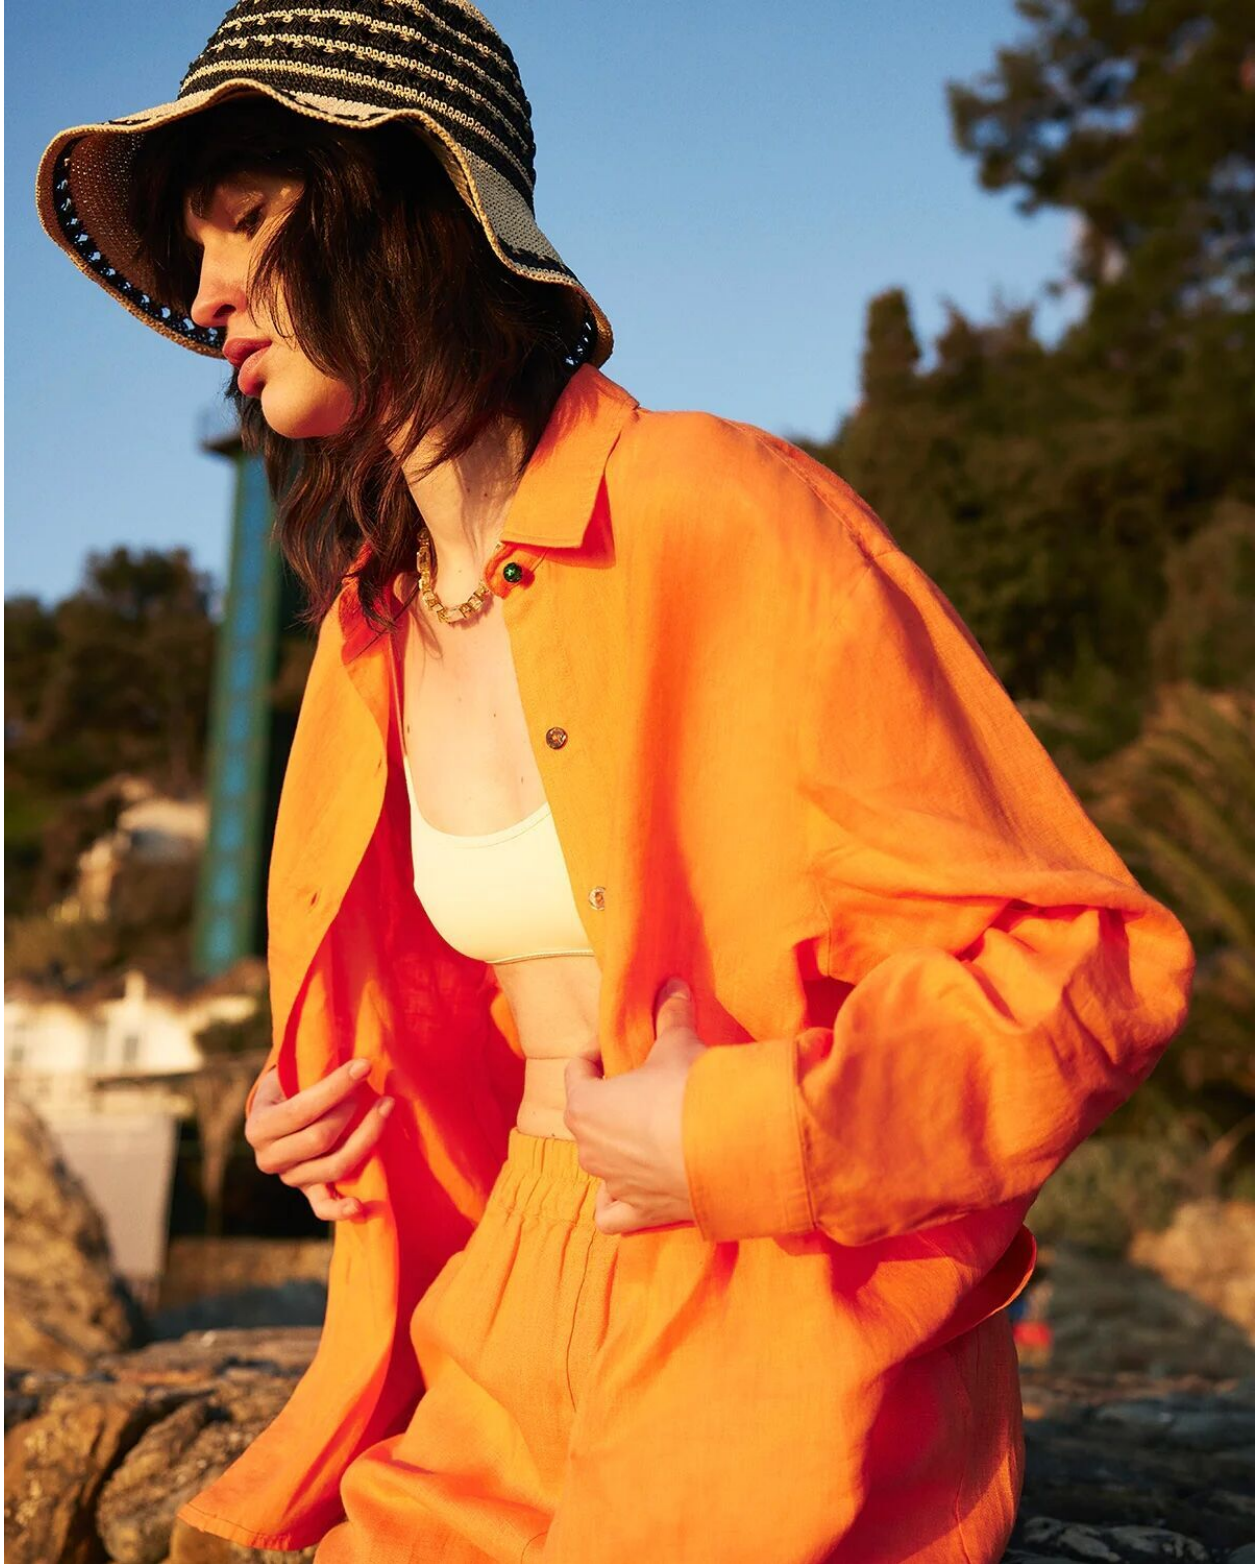

VICTORIA SHU

height 5'10.5 · bust 32.5" · waist 24" · hips 36" · dress 36 EU/6 US/8 UK
shoes size 41 EU/10 US/7 UK · hair brown · eyes brown